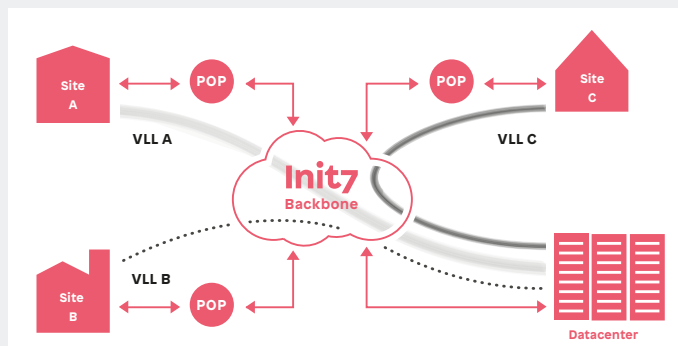

# Site Networking

With our Virtual Leased Lines (VLL), you can network your locations cost-effectively throughout Switzerland at 10 Gbit/s. Whether you want to network 2 or 20 locations: VLLs are easy to set up and flexible.

From  
CHF 222 per  
month.

VLL per Site	FTTH (Fiber7 Services Available)	Datacenter Connection	Connection via Dark Fiber
Bandwidth (download/upload)	10/10 Gbit/s CHF 111*	10/10 Gbit/s CHF 222*	10/10 Gbit/s Price on request (depending on site)
SLA per Site	Costs per Month	Availability Times	Managed Device (Loan Unit)
Bronze	CHF 0*	MON-THU 9-20; FRI 9-17	no
Silver	CHF 27.75*	MON-SAT 8-20	yes, proactive monitoring
Gold	CHF 136.75*	7x24h	yes, proactive monitoring
Setup per Site			
Setup fee (one-time)	CHF 0**	CHF 0**	Price on request (depending on site)

**Example** In the following example, three company sites and one datacenter are connected. The customer receives three VLL connections in star topology. The datacenter is defined as the main site.